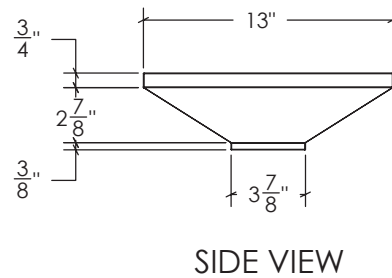

RS-016B

FEATURES:

- * Sink Size: 28 3/4" x 13" x 4"
- * Material: Granite
- * Counter Top Sink
- * Recommended Drain: DS-003
- * For Use With Standard Pop Up Drain
- * Warranty: One Year Limited Warranty