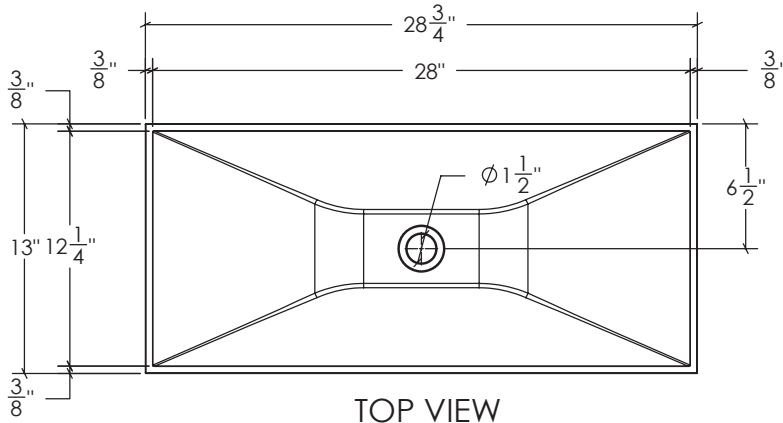

RS-016B

FEATURES:

- * Sink Size: 28 3/4" x 13" x 4"
- * Material: Granite
- * Counter Top Sink
- * Recommended Drain: DS-003
- * For Use With Standard Pop Up Drain
- * Warranty: One Year Limited Warranty