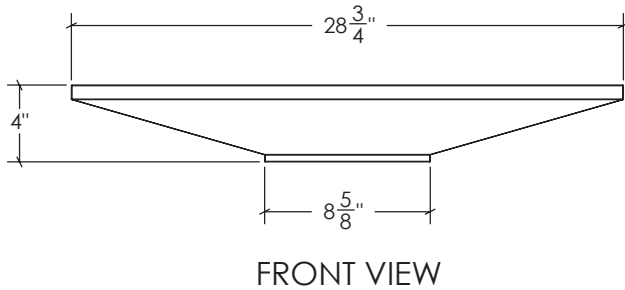

RS-016B

FEATURES:

- * Sink Size: 28 3/4" x 13" x 4"
- * Material: Granite
- * Counter Top Sink
- * Recommended Drain: DS-003
- * For Use With Standard Pop Up Drain
- * Warranty: One Year Limited Warranty